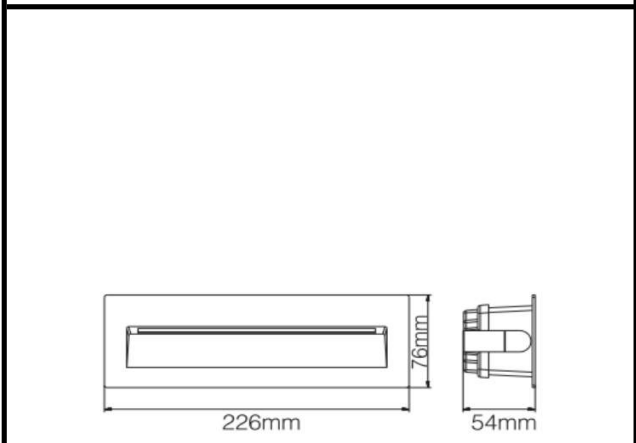

Sovitron Interior Pvt.Ltd.

Model Name	UNIQUE-R9610 Step Light / DL-OUC-R9610S-8
Description	Step Light

Technical description	Image
-----------------------	-------

Dimension	L=226mm W=76mm H=54mm
Frame	Aluminum die cast
Color Tempertaure	3000K
Power	8W
Total Luminous Flux	440 lm
Efficacy	55 lm/W
IP rating	65
Color Rendering	≥80
Mounting	Surface
Beam angle	65°
Optics	Clear glass diffuser
Dimming	NON-Dimmable
Operating Voltage	AC220-240V
Standard Lifetime	L70 minimum at 50,000 burning hours

Dimension diagram

Remarks:-

Address: Plot #7 Saroorpur-Nangla Industrial Area,Ballabgarh-Sohna Road,Faridabad-121005
Email: info@sovitron.com